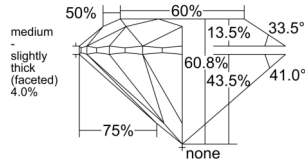

GIA®

FACSIMILE

GIA REPORT 1513961539

Verify this report at GIA.edu

GIA NATURAL DIAMOND DOSSIER®

April 24, 2025
GIA Report Number 1513961539
Shape and Cutting Style ..... Round Brilliant
Measurements ..... 5.10 - 5.12 x 3.11 mm

GRADING RESULTS

Carat Weight ..... 0.50 carat
Color Grade ..... E
Clarity Grade VS1
Cut Grade ..... Excellent

ADDITIONAL GRADING INFORMATION

Polish ..... Excellent
Symmetry ..... Excellent
Fluorescence ..... None
Clarity Characteristics..... Crystal, Cloud, Indented Natural
Inscription(s): GIA 1513961539

PROPORTIONS

Profile to actual proportions