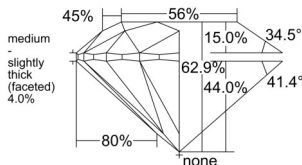

GIA®

FACSIMILE

GIA REPORT 1513907219

Verify this report at GIA.edu

GIA NATURAL DIAMOND DOSSIER®

April 17, 2025
GIA Report Number 1513907219
Shape and Cutting Style ..... Round Brilliant
Measurements ..... 4.27 - 4.30 x 2.69 mm

GRADING RESULTS

Carat Weight ..... 0.30 carat
Color Grade ..... D
Clarity Grade S11
Cut Grade ..... Excellent

ADDITIONAL GRADING INFORMATION

Polish ..... Excellent
Symmetry ..... Excellent
Fluorescence ..... Faint
Clarity Characteristics ..... Crystal
Inscription(s): GIA 1513907219

PROPORTIONS

Profile to actual proportions

GRADING SCALES

GIA COLOR SCALE	GIA CLARITY SCALE	GIA CUT SCALE	
D	FLAWLESS	EXCELLENT	
E	INTERNALLY FLAWLESS		
F		VVS₁	VERY GOOD
G	VVS₂		
H	VS₁	GOOD	
I	VS₂		
J	S1₁	FAIR	
K	S1₂		
L	I₁	POOR	
M	I₂		
N	I₃		
O			
P			
Q			
R			
S			
T			
U			
V			
W			
X			
Y			
Z