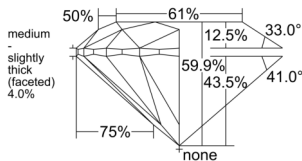

GIA®

FACSIMILE

GIA REPORT 1513835556

Verify this report at GIA.edu

GIA NATURAL DIAMOND DOSSIER®

April 09, 2025
GIA Report Number 1513835556
Shape and Cutting Style ..... Round Brilliant
Measurements ..... 5.41 - 5.43 x 3.24 mm

GRADING RESULTS

Carat Weight ..... 0.59 carat
Color Grade ..... F
Clarity Grade VVS1
Cut Grade ..... Excellent

ADDITIONAL GRADING INFORMATION

Polish ..... Excellent
Symmetry ..... Excellent
Fluorescence ..... None
Clarity Characteristics ..... Pinpoint, Feather
Inscription(s): GIA 1513835556

PROPORTIONS

Profile to actual proportions

GRADING SCALES

GIA COLOR SCALE	GIA CLARITY SCALE	GIA CUT SCALE
COLOURLESS	FLAWLESS	EXCELLENT
D	INTERNALLY FLAWLESS	
E	VVS₁	VERY GOOD
F		
G	VS₁	GOOD
H		
I	SI₁	FAIR
J		
K	I₁	POOR
L		
M	I₂	
N		
O	I₃	
P		
Q		
R		
S		
T		
U		
V		
W		
X		
Y		
Z