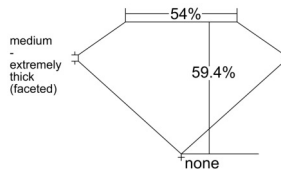

GIA®

FACSIMILE

GIA REPORT 1513764592

Verify this report at GIA.edu

GIA NATURAL DIAMOND DOSSIER®

April 03, 2025
GIA Report Number 1513764592
Shape and Cutting Style ..... Heart Brilliant
Measurements ..... 4.86 x 5.44 x 3.23 mm

GRADING RESULTS

Carat Weight ..... 0.50 carat
Color Grade ..... D
Clarity Grade S11

ADDITIONAL GRADING INFORMATION

Polish ..... Excellent
Symmetry ..... Excellent
Fluorescence ..... None
Clarity Characteristics ..... Crystal
Inscription(s): GIA 1513764592

PROPORTIONS

Profile not to actual proportions

GRADING SCALES

GIA COLOR SCALE		GIA CLARITY SCALE			
COLORLESS	D	VERY VERY SLIGHTLY INCLUDED	FLAWLESS		
	E		INTERNALLY FLAWLESS		
	F	VERY SLIGHTLY INCLUDED	VVS₁		
	G		VVS₂		
	H		VS₁		
	NEAR COLORLESS	I	SLIGHTLY INCLUDED	VS₂	
		J		S1₁	
		FAINT	K	INCLUDED	S1₂
			L		I₁
			M		I₂
VERT LIGHT	N	LIGHT	I₃		
	O				
	P				
	Q				
	R				
	S