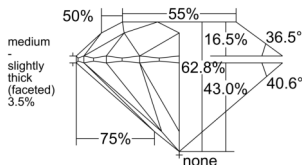

GIA®

FACSIMILE

GIA REPORT 1513708969

Verify this report at GIA.edu

GIA NATURAL DIAMOND DOSSIER®

March 26, 2025
GIA Report Number 1513708969
Shape and Cutting Style ..... Round Brilliant
Measurements ..... 4.66 - 4.70 x 2.94 mm

GRADING RESULTS

Carat Weight ..... 0.40 carat
Color Grade I
Clarity Grade S11
Cut Grade ..... Excellent

ADDITIONAL GRADING INFORMATION

Polish ..... Excellent
Symmetry ..... Excellent
Fluorescence ..... None
Clarity Characteristics ..... Crystal, Feather
Inscription(s): GIA 1513708969

PROPORTIONS

GRADING SCALES

GIA COLOR SCALE	GIA CLARITY SCALE	GIA CUT SCALE	
D	FLAWLESS	EXCELLENT	
E	INTERNALLY FLAWLESS		
F		VVS₁	VERY GOOD
G	VVS₂		
H	VS₁	GOOD	
I	VS₂		
J	S1₁	FAIR	
K	S1₂		
L	I₁	POOR	
M	I₂		
N	I₃		
O			
P			
Q			
R			
S			
T			
U			
V			
W			
X			
Y			
Z