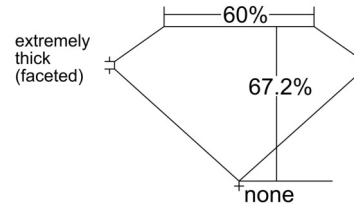

GIA NATURAL DIAMOND GRADING REPORT

April 07, 2025
 GIA Report Number 1513697219
 Shape and Cutting Style Oval Modified Brilliant
 Measurements 12.82 x 9.29 x 6.25 mm

GRADING RESULTS

Carat Weight 6.00 carat
 Color Grade Y to Z Range
 Clarity Grade VS1

ADDITIONAL GRADING INFORMATION

Polish Excellent
 Symmetry Very Good
 Fluorescence None
 Inscription(s): GIA 1513697219

PROPORTIONS

Profile not to actual proportions

CLARITY CHARACTERISTICS

KEY TO SYMBOLS*

- Feather
- Pinpoint
- Indented Natural

* Red symbols denote internal characteristics (inclusions). Green or black symbols denote external characteristics (blemishes). Diagram is an approximate representation of the diamond, and symbols shown indicate type, position, and approximate size of clarity characteristics. All clarity characteristics may not be shown. Details of finish are not shown.