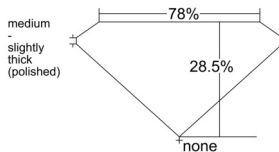

GIA®

FACSIMILE

GIA REPORT 1513351778

Verify this report at GIA.edu

GIA NATURAL DIAMOND DOSSIER®

February 04, 2025

GIA Report Number 1513351778

Shape and Cutting Style ..... **Modified Shield Step Cut**

Measurements ..... **5.30 x 9.77 x 2.78 mm**

GRADING RESULTS

Carat Weight ..... 0.90 carat

Color Grade ..... E

Clarity Grade VS2

ADDITIONAL GRADING INFORMATION

Polish ..... Excellent

Symmetry ..... Excellent

Fluorescence ..... None

Clarity Characteristics..... **Cloud, Crystal, Feather**

Inscription(s): GIA 1513351778

PROPORTIONS

Profile not to actual proportions

GRADING SCALES

GIA COLOR SCALE		GIA CLARITY SCALE			
COLORLESS	D	VERY VERY SLIGHTLY INCLUDED	FLAWLESS		
	E		INTERNALLY FLAWLESS		
	F		VVS₁		
	G		VVS₂		
	NEAR COLORLESS	H	VERY SLIGHTLY INCLUDED	VS₁	
		I		VS₂	
		FAINT	J	SLIGHTLY INCLUDED	SI₁
			K		SI₂
	L		I₁		
	VERT LIGHT		M	INCLUDED	I₂
N			I₃		
O					
P					
LIGHT	Q				
	R				
	S				
	T				
	U				
	Z