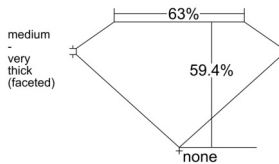

GIA®

FACSIMILE

GIA REPORT 1513101447

Verify this report at GIA.edu

GIA NATURAL DIAMOND DOSSIER®

December 31, 2024
GIA Report Number 1513101447
Shape and Cutting Style ..... Heart Brilliant
Measurements ..... 5.18 x 6.16 x 3.66 mm

GRADING RESULTS

Carat Weight ..... 0.70 carat
Color Grade ..... F
Clarity Grade ..... Internally Flawless

ADDITIONAL GRADING INFORMATION

Polish ..... Excellent
Symmetry ..... Excellent
Fluorescence ..... None
Clarity Characteristics ..... Minor Details of Polish
Inscription(s): GIA 1513101447

PROPORTIONS

Profile not to actual proportions

GRADING SCALES

GIA COLOR SCALE		GIA CLARITY SCALE			
COLORLESS	D	VERY VERY SLIGHTLY INCLUDED	FLAWLESS		
	E		INTERNALLY FLAWLESS		
	F		VVS₁		
	G		VVS₂		
	NEAR COLORLESS	H	VERY SLIGHTLY INCLUDED	VS₁	
		I		VS₂	
		FAINT	J	SLIGHTLY INCLUDED	SI₁
			K		SI₂
	L		I₁		
	M		I₂		
VERTILIGHT	N	INCLUDED	I₃		
	O				
	P				
	LIGHT	Q			
		R			
		S			
T					
	U				
	V				
	W				
	X				
	Y				
	Z