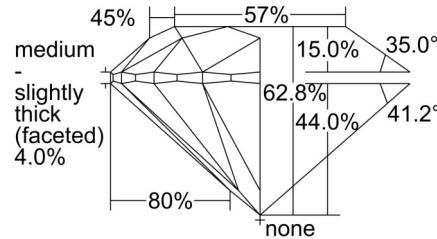

GIA REPORT
1509828141

Verify this report at GIA.edu

FACSIMILE

This is a digital representation of the original GIA Report. This representation might not be accepted in lieu of the original GIA Report in certain circumstances. The original GIA Report includes certain security features which are not reproducible on this facsimile.

GIA NATURAL DIAMOND GRADING REPORT

November 11, 2024
GIA Report Number 1509828141
Shape and Cutting Style ..... Round Brilliant
Measurements ..... 7.33 - 7.38 x 4.62 mm

GRADING RESULTS

Carat Weight ..... 1.55 carat
Color Grade I
Clarity Grade ..... Flawless
Cut Grade ..... Excellent

ADDITIONAL GRADING INFORMATION

Polish ..... Excellent
Symmetry ..... Excellent
Fluorescence ..... None
Inscription(s): GIA 1509828141

PROPORTIONS

Profile to actual proportions