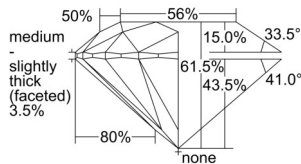

GIA®

FACSIMILE

GIA REPORT 1509389721

Verify this report at GIA.edu

GIA NATURAL DIAMOND DOSSIER®

September 11, 2024
GIA Report Number 1509389721
Shape and Cutting Style ..... Round Brilliant
Measurements ..... 5.30 - 5.33 x 3.27 mm

GRADING RESULTS

Carat Weight ..... 0.56 carat
Color Grade ..... G
Clarity Grade S11
Cut Grade ..... Excellent

ADDITIONAL GRADING INFORMATION

Polish ..... Excellent
Symmetry ..... Excellent
Fluorescence ..... Faint
Clarity Characteristics ..... Crystal
Inscription(s): GIA 1509389721

PROPORTIONS

Profile to actual proportions

GRADING SCALES

GIA COLOR SCALE	GIA CLARITY SCALE	GIA CUT SCALE	
D	FLAWLESS	EXCELLENT	
E	INTERNALLY FLAWLESS		
F		VVS₁	VERY GOOD
G	VVS₂		
H	VS₁	GOOD	
I	VS₂		
J	S1₁	FAIR	
K	S1₂		
L	I₁	POOR	
M	I₂		
N	I₃		
O			
P			
Q			
R			
S			
T			
U			
V			
W			
X			
Y			
Z