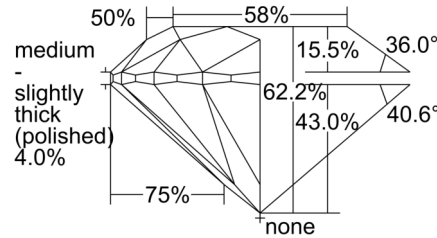

GIA NATURAL DIAMOND GRADING REPORT

October 18, 2024
GIA Report Number 1509361639
Shape and Cutting Style ..... Round Brilliant
Measurements ..... 6.63 - 6.67 x 4.14 mm

GRADING RESULTS

Carat Weight ..... 1.14 carat
Color Grade ..... J
Clarity Grade VVS2
Cut Grade ..... Excellent

ADDITIONAL GRADING INFORMATION

Polish ..... Excellent
Symmetry ..... Excellent
Fluorescence ..... None
Inscription(s): GIA 1509361639
Comments: Additional clouds are not shown.

PROPORTIONS

Profile to actual proportions