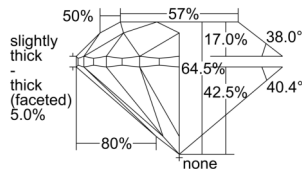

GIA®

FACSIMILE

GIA REPORT 1509065534

Verify this report at GIA.edu

GIA NATURAL DIAMOND DOSSIER®

July 31, 2024
GIA Report Number 1509065534
Shape and Cutting Style ..... Round Brilliant
Measurements ..... 6.00 - 6.04 x 3.88 mm

GRADING RESULTS

Carat Weight ..... 0.90 carat
Color Grade ..... D
Clarity Grade S11
Cut Grade ..... Very Good

ADDITIONAL GRADING INFORMATION

Polish ..... Excellent
Symmetry ..... Excellent
Fluorescence ..... None
Clarity Characteristics ..... Cloud, Feather
Inscription(s): GIA 1509065534

PROPORTIONS

Profile to actual proportions