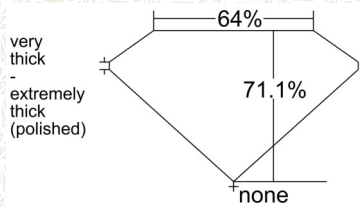

GIA NATURAL COLORED DIAMOND REPORT

January 07, 2025  
 Report Type ..... Grading Report  
 GIA Report Number ..... 1508978294  
 Shape and Cutting Style .Cut-Cornered Square Modified Brilliant  
 Measurements ..... 4.36 x 4.21 x 3.00 mm  
 Carat Weight ..... 0.50 carat  
 Color Grade ..... Fancy Vivid Orangy Yellow  
 Color Origin ..... Natural  
 Color Distribution ..... Even  
 Clarity Grade ..... I1  
 Proportions:

Profile not to actual proportions

Polish ..... Good  
 Symmetry ..... Good  
 Fluorescence ..... Faint  
 Inscription(s): GIA 1508978294

**Comments:** Clouds are not shown. Pinpoints are not shown.

ADDITIONAL INFORMATION

CLARITY CHARACTERISTICS

KEY TO SYMBOLS\*

- Crystal
- ~ Feather
- ∧ Indented Natural
- ∨ Needle

\* Red symbols denote internal characteristics (inclusions). Green or black symbols denote external characteristics (blemishes). Diagram is an approximate representation of the diamond, and symbols shown indicate type, position, and approximate size of clarity characteristics. All clarity characteristics may not be shown. Details of finish are not shown.