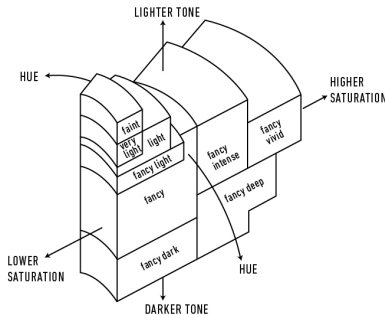

Profile not to actual proportions

Polish ..... Good  
 Symmetry ..... Good  
 Fluorescence ..... Faint  
 Inscription(s): GIA 1508978294

**Comments:** Clouds are not shown. Pinpoints are not shown.

ADDITIONAL INFORMATION

GIA COLORED DIAMOND SCALE

Illustration of GIA fancy color grade interrelationships

GIA CLARITY SCALE

FLAWLESS
INTERNALLY FLAWLESS
VVS <sub>1</sub>
VVS <sub>2</sub>
VS <sub>1</sub>
VS <sub>2</sub>
SI <sub>1</sub>
SI <sub>2</sub>
I <sub>1</sub>
I <sub>2</sub>
I <sub>3</sub>

CLARITY CHARACTERISTICS

KEY TO SYMBOLS\*

- Crystal
- ~ Feather
- ∧ Indented Natural
- ∨ Needle

\* Red symbols denote internal characteristics (inclusions). Green or black symbols denote external characteristics (blemishes). Diagram is an approximate representation of the diamond, and symbols shown indicate type, position, and approximate size of clarity characteristics. All clarity characteristics may not be shown. Details of finish are not shown.