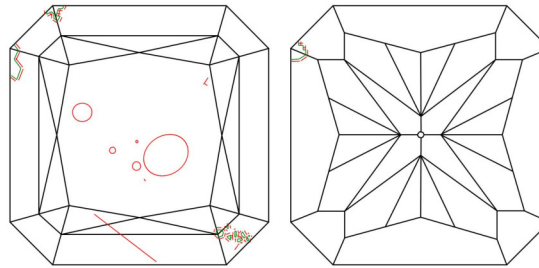

Profile not to actual proportions

Polish ..... Good  
 Symmetry ..... Good  
 Fluorescence ..... Faint  
 Inscription(s): GIA 1508978294

**Comments:** Clouds are not shown. Pinpoints are not shown.

ADDITIONAL INFORMATION

GIA COLORED DIAMOND SCALE

Illustration of GIA fancy color grade interrelationships

GIA CLARITY SCALE

FLAWLESS
INTERNALLY FLAWLESS
VVS <sub>1</sub>
VVS <sub>2</sub>
VS <sub>1</sub>
VS <sub>2</sub>
SI <sub>1</sub>
SI <sub>2</sub>
I <sub>1</sub>
I <sub>2</sub>
I <sub>3</sub>

CLARITY CHARACTERISTICS

KEY TO SYMBOLS\*

- Crystal
- ~ Feather
- ∧ Indented Natural
- ∨ Needle

\* Red symbols denote internal characteristics (inclusions). Green or black symbols denote external characteristics (blemishes). Diagram is an approximate representation of the diamond, and symbols shown indicate type, position, and approximate size of clarity characteristics. All clarity characteristics may not be shown. Details of finish are not shown.