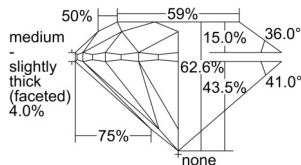

GIA®

FACSIMILE

GIA REPORT 1508910943

Verify this report at GIA.edu

GIA NATURAL DIAMOND DOSSIER®

November 28, 2024
GIA Report Number 1508910943
Shape and Cutting Style ..... Round Brilliant
Measurements ..... 5.86 - 5.90 x 3.68 mm

GRADING RESULTS

Carat Weight ..... 0.80 carat
Color Grade ..... D
Clarity Grade S11
Cut Grade ..... Excellent

ADDITIONAL GRADING INFORMATION

Polish ..... Excellent
Symmetry ..... Excellent
Fluorescence ..... Faint
Clarity Characteristics ..... Crystal
Inscription(s): GIA 1508910943

PROPORTIONS

Profile to actual proportions

GRADING SCALES

GIA COLOR SCALE	GIA CLARITY SCALE	GIA CUT SCALE	
D	FLAWLESS	EXCELLENT	
E	INTERNALLY FLAWLESS		
F		VVS₁	VERY GOOD
G	VVS₂		
H	VS₁	GOOD	
I	VS₂		
J	S1₁	FAIR	
K	S1₂		
L	I₁	POOR	
M	I₂		
N	I₃		
O			
P			
Q			
R			
S			
T			
U			
V			
W			
X			
Y			
Z