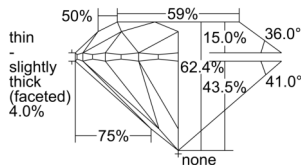

GIA®

FACSIMILE

GIA REPORT 1508886054

Verify this report at GIA.edu

GIA NATURAL DIAMOND DOSSIER®

November 20, 2024
GIA Report Number 1508886054
Shape and Cutting Style ..... Round Brilliant
Measurements ..... 6.00 - 6.05 x 3.76 mm

GRADING RESULTS

Carat Weight ..... 0.85 carat
Color Grade ..... K
Clarity Grade S11
Cut Grade ..... Excellent

ADDITIONAL GRADING INFORMATION

Polish ..... Excellent
Symmetry ..... Excellent
Fluorescence ..... None
Clarity Characteristics ..... Crystal, Cloud
Inscription(s): GIA 1508886054

PROPORTIONS

Profile to actual proportions