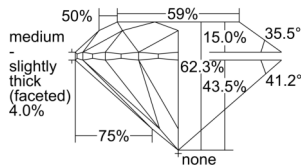

GIA®

FACSIMILE

GIA REPORT 1508821432

Verify this report at GIA.edu

GIA NATURAL DIAMOND DOSSIER®

November 12, 2024
GIA Report Number 1508821432
Shape and Cutting Style ..... Round Brilliant
Measurements ..... 5.66 - 5.68 x 3.53 mm

GRADING RESULTS

Carat Weight ..... 0.70 carat
Color Grade ..... E
Clarity Grade S11
Cut Grade ..... Excellent

ADDITIONAL GRADING INFORMATION

Polish ..... Excellent
Symmetry ..... Excellent
Fluorescence ..... Medium Blue
Clarity Characteristics ..... Cloud, Crystal
Inscription(s): GIA 1508821432

PROPORTIONS

Profile to actual proportions

GRADING SCALES

GIA COLOR SCALE	GIA CLARITY SCALE	GIA CUT SCALE	
D	FLAWLESS	EXCELLENT	
E	INTERNALLY FLAWLESS		
F		VVS₁	VERY GOOD
G	VVS₂		
H	VS₁	GOOD	
I	VS₂		
J	S1₁	FAIR	
K	S1₂		
L	I₁	POOR	
M	I₂		
N	I₃		
O			
P			
Q			
R			
S			
T			
U			
V			
W			
X			
Y			
Z