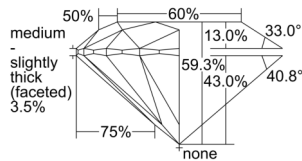

GIA®

FACSIMILE

GIA REPORT 1508430923

Verify this report at GIA.edu

GIA NATURAL DIAMOND DOSSIER®

September 16, 2024
GIA Report Number 1508430923
Shape and Cutting Style ..... Round Brilliant
Measurements ..... 5.77 - 5.80 x 3.43 mm

GRADING RESULTS

Carat Weight ..... 0.70 carat
Color Grade ..... H
Clarity Grade S11
Cut Grade ..... Excellent

ADDITIONAL GRADING INFORMATION

Polish ..... Excellent
Symmetry ..... Excellent
Fluorescence ..... None
Clarity Characteristics ..... Cloud, Crystal, Feather
Inscription(s): GIA 1508430923

PROPORTIONS

Profile to actual proportions

GRADING SCALES

GIA COLOR SCALE	GIA CLARITY SCALE	GIA CUT SCALE	
D	FLAWLESS	EXCELLENT	
E	INTERNALLY FLAWLESS		
F		VVS₁	VERY GOOD
G	VVS₂		
H	VS₁	GOOD	
I	VS₂		
J	S1₁	FAIR	
K	S1₂		
L	I₁	POOR	
M	I₂		
N	I₃		
O			
P			
Q			
R			
S			
T			
U			
V			
W			
X			
Y			
Z