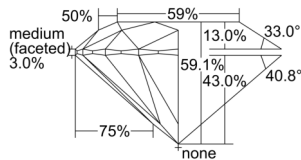

GIA®

FACSIMILE

GIA REPORT 1507757946

Verify this report at GIA.edu

GIA NATURAL DIAMOND DOSSIER®

October 29, 2024
GIA Report Number 1507757946
Shape and Cutting Style ..... Round Brilliant
Measurements ..... 5.53 - 5.55 x 3.27 mm

GRADING RESULTS

Carat Weight ..... 0.61 carat
Color Grade ..... E
Clarity Grade VVS1
Cut Grade ..... Excellent

ADDITIONAL GRADING INFORMATION

Polish ..... Excellent
Symmetry ..... Excellent
Fluorescence ..... Faint
Clarity Characteristics ..... Pinpoint
Inscription(s): GIA 1507757946

PROPORTIONS

Profile to actual proportions

GRADING SCALES

GIA COLOR SCALE	GIA CLARITY SCALE	GIA CUT SCALE	
D	FLAWLESS	EXCELLENT	
E	INTERNALLY FLAWLESS		
F		VVS₁	VERY GOOD
G	VVS₂		
H	VS₁	GOOD	
I	VS₂		
J	SI₁	FAIR	
K	SI₂		
L	I₁	POOR	
M			
N			
O	I₂		
P			
Q			
R	I₃		
S			
T			
U			
V			
W			
X			
Y			
Z