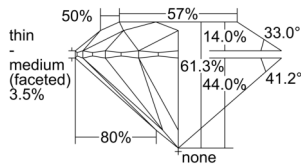

GIA®

FACSIMILE

GIA REPORT 1507703048

Verify this report at GIA.edu

GIA NATURAL DIAMOND DOSSIER®

October 21, 2024
GIA Report Number 1507703048
Shape and Cutting Style ..... Round Brilliant
Measurements ..... 5.22 - 5.24 x 3.21 mm

GRADING RESULTS

Carat Weight ..... 0.53 carat
Color Grade ..... E
Clarity Grade VS1
Cut Grade ..... Excellent

ADDITIONAL GRADING INFORMATION

Polish ..... Excellent
Symmetry ..... Excellent
Fluorescence ..... None
Clarity Characteristics ..... Cloud
Inscription(s): GIA 1507703048

PROPORTIONS

Profile to actual proportions

GRADING SCALES

GIA COLOR SCALE	GIA CLARITY SCALE	GIA CUT SCALE	
D	FLAWLESS	EXCELLENT	
E	INTERNALLY FLAWLESS		
F		VVS₁	VERY GOOD
G	VVS₂		
H	VS₁	GOOD	
I	VS₂		
J	SI₁	FAIR	
K	SI₂		
L	I₁	POOR	
M			
N			
O	I₂		
P			
Q	I₃		
R			
S			
T			
U			
V			
W			
X			
Y			
Z