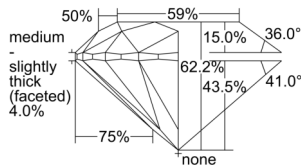

GIA®

FACSIMILE

GIA REPORT 1507452511

Verify this report at GIA.edu

GIA NATURAL DIAMOND DOSSIER®

September 19, 2024
GIA Report Number 1507452511
Shape and Cutting Style ..... Round Brilliant
Measurements ..... 5.66 - 5.71 x 3.54 mm

GRADING RESULTS

Carat Weight ..... 0.71 carat
Color Grade ..... F
Clarity Grade VVS1
Cut Grade ..... Excellent

ADDITIONAL GRADING INFORMATION

Polish ..... Excellent
Symmetry ..... Excellent
Fluorescence ..... None
Clarity Characteristics ..... Pinpoint
Inscription(s): GIA 1507452511

PROPORTIONS

Profile to actual proportions

GRADING SCALES

GIA COLOR SCALE	GIA CLARITY SCALE	GIA CUT SCALE	
D	FLAWLESS	EXCELLENT	
E	INTERNALLY FLAWLESS		
F		VVS₁	VERY GOOD
G	VVS₂		
H	VS₁	GOOD	
I	VS₂		
J	SI₁	FAIR	
K	SI₂		
L	I₁	POOR	
M	I₂		
N	I₃		
O			
P			
Q			
R			
S			
T			
U			
V			
W			
X			
Y			
Z