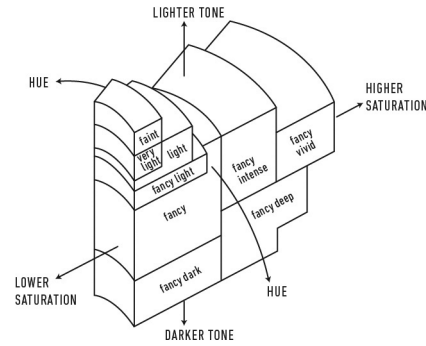

Verify this report at GIA.edu

GIA NATURAL COLORED DIAMOND REPORT

October 04, 2024
 Report Type Identification and Origin Report
 GIA Report Number 1507387988
 Shape and Cutting Style Square Emerald Cut
 Measurements 7.26 x 7.23 x 5.53 mm
 Carat Weight 2.84 carat
 Color Grade Fancy Black
 Color Origin Natural
 Color Distribution Even
 Inscription(s): GIA 1507387988

ADDITIONAL INFORMATION

GIA COLORED
DIAMOND
SCALE

Illustration of GIA fancy color grade interrelationships

The results documented in this report refer only to the diamond described, and were obtained using the techniques and equipment available to GIA at the time of examination. This report is not a guarantee or valuation. For additional information and important limitations and disclaimers, please see GIA.edu/terms or call +1 800 421 7250 or +1 760 603 4500. ©2023 Gemological Institute of America, Inc.