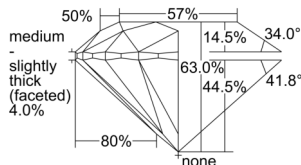

GIA®

FACSIMILE

GIA REPORT 1507208931

Verify this report at GIA.edu

GIA NATURAL DIAMOND DOSSIER®

August 16, 2024
GIA Report Number 1507208931
Shape and Cutting Style ..... Round Brilliant
Measurements ..... 4.88 - 4.90 x 3.08 mm

GRADING RESULTS

Carat Weight ..... 0.45 carat
Color Grade ..... H
Clarity Grade S11
Cut Grade ..... Excellent

ADDITIONAL GRADING INFORMATION

Polish ..... Very Good
Symmetry ..... Excellent
Fluorescence ..... None
Clarity Characteristics ..... Cloud, Crystal
Inscription(s): GIA 1507208931

PROPORTIONS

Profile to actual proportions

GRADING SCALES

GIA COLOR SCALE	GIA CLARITY SCALE	GIA CUT SCALE	
D	FLAWLESS	EXCELLENT	
E	INTERNALLY FLAWLESS		
F		VVS₁	VERY GOOD
G	VVS₂		
H	VS₁	GOOD	
I	VS₂		
J	S1₁	FAIR	
K	S1₂		
L	I₁	POOR	
M	I₂		
N	I₃		
O			
P			
Q			
R			
S			
T			
U			
V			
W			
X			
Y			
Z