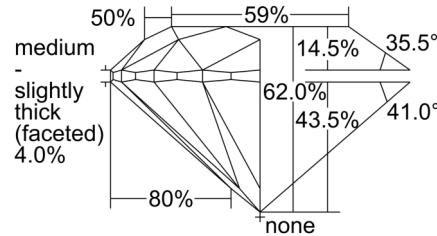

GIA NATURAL DIAMOND GRADING REPORT

August 13, 2024  
 GIA Report Number ..... 1507162238  
 Shape and Cutting Style ..... Round Brilliant  
 Measurements ..... 6.96 - 6.98 x 4.32 mm

GRADING RESULTS

Carat Weight ..... 1.30 carat  
 Color Grade ..... I  
 Clarity Grade ..... VVS2  
 Cut Grade ..... Excellent

PROPORTIONS

Profile to actual proportions

CLARITY CHARACTERISTICS

KEY TO SYMBOLS\*

☉ Cloud

\* Red symbols denote internal characteristics (inclusions). Green or black symbols denote external characteristics (blemishes). Diagram is an approximate representation of the diamond, and symbols shown indicate type, position, and approximate size of clarity characteristics. All clarity characteristics may not be shown. Details of finish are not shown.