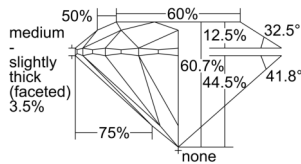

GIA®

FACSIMILE

GIA REPORT 1505845169

Verify this report at GIA.edu

GIA NATURAL DIAMOND DOSSIER®

November 12, 2024
GIA Report Number 1505845169
Shape and Cutting Style ..... Round Brilliant
Measurements ..... 5.41 - 5.44 x 3.29 mm

GRADING RESULTS

Carat Weight ..... 0.59 carat
Color Grade ..... E
Clarity Grade VVS1
Cut Grade ..... Excellent

ADDITIONAL GRADING INFORMATION

Polish ..... Excellent
Symmetry ..... Excellent
Fluorescence ..... None
Clarity Characteristics ..... Needle, Cloud, Pinpoint
Inscription(s): GIA 1505845169

PROPORTIONS

Profile to actual proportions

GRADING SCALES

GIA COLOR SCALE	GIA CLARITY SCALE	GIA CUT SCALE
COLOURLESS	FLAWLESS	EXCELLENT
E	INTERNALLY FLAWLESS	
F	VVS₁	VERY GOOD
G		
H	VVS₂	GOOD
I	VS₁	
J	VS₂	FAIR
K	SI₁	
L	SI₂	POOR
M	I₁	
N	I₂	
O	I₃	
P		
Q		
R		
S		
T		
U		
V		
W		
X		
Y		
Z