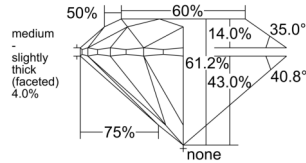

GIA®

FACSIMILE

GIA REPORT 1505840136

Verify this report at GIA.edu

GIA NATURAL DIAMOND DOSSIER®

November 20, 2025
GIA Report Number 1505840136
Shape and Cutting Style ..... Round Brilliant
Measurements ..... 5.93 - 5.96 x 3.64 mm

GRADING RESULTS

Carat Weight ..... 0.80 carat
Color Grade ..... D
Clarity Grade S11
Cut Grade ..... Excellent

ADDITIONAL GRADING INFORMATION

Polish ..... Excellent
Symmetry ..... Excellent
Fluorescence ..... Medium Blue
Clarity Characteristics ..... Feather
Inscription(s): GIA 1505840136

PROPORTIONS

Profile to actual proportions