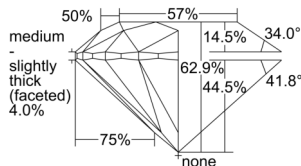

GIA®

FACSIMILE

GIA REPORT 1505702876

Verify this report at GIA.edu

GIA NATURAL DIAMOND DOSSIER®

October 21, 2024
GIA Report Number 1505702876
Shape and Cutting Style ..... Round Brilliant
Measurements ..... 5.37 - 5.39 x 3.39 mm

GRADING RESULTS

Carat Weight ..... 0.60 carat
Color Grade ..... G
Clarity Grade S11
Cut Grade ..... Excellent

ADDITIONAL GRADING INFORMATION

Polish ..... Excellent
Symmetry ..... Excellent
Fluorescence ..... Faint
Clarity Characteristics ..... Feather, Cavity
Inscription(s): GIA 1505702876

PROPORTIONS

Profile to actual proportions

GRADING SCALES

GIA COLOR SCALE	GIA CLARITY SCALE	GIA CUT SCALE	
D	FLAWLESS	EXCELLENT	
E	INTERNALLY FLAWLESS		
F		VVS₁	VERY GOOD
G	VVS₂		
H	VS₁	GOOD	
I	VS₂		
J	S1₁	FAIR	
K	S1₂		
L	I₁	POOR	
M	I₂		
N	I₃		
O			
P			
Q			
R			
S			
T			
U			
V			
W			
X			
Y			
Z