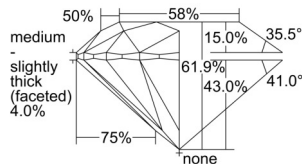

GIA®

FACSIMILE

GIA REPORT 1505479376

Verify this report at GIA.edu

GIA NATURAL DIAMOND DOSSIER®

September 23, 2024
GIA Report Number 1505479376
Shape and Cutting Style ..... Round Brilliant
Measurements ..... 5.45 - 5.48 x 3.39 mm

GRADING RESULTS

Carat Weight ..... 0.62 carat
Color Grade ..... J
Clarity Grade VS1
Cut Grade ..... Excellent

ADDITIONAL GRADING INFORMATION

Polish ..... Excellent
Symmetry ..... Excellent
Fluorescence ..... None
Clarity Characteristics ..... Cloud, Needle
Inscription(s): GIA 1505479376

PROPORTIONS

Profile to actual proportions

GRADING SCALES

GIA COLOR SCALE	GIA CLARITY SCALE	GIA CUT SCALE
COLOURLESS	FLAWLESS	EXCELLENT
D	INTERNALLY FLAWLESS	
E	VVS₁	VERY GOOD
F		
G	VS₁	GOOD
H		
I	SI₁	FAIR
J		
K	I₁	POOR
L		
M	I₂	
N		
O	I₃	
P		
Q		
R		
S		
T		
U		
V		
W		
X		
Y		
Z