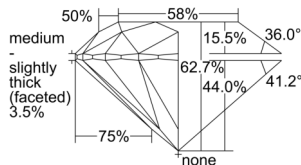

GIA®

FACSIMILE

GIA REPORT 1503823361

Verify this report at GIA.edu

GIA NATURAL DIAMOND DOSSIER®

November 13, 2024
GIA Report Number 1503823361
Shape and Cutting Style ..... Round Brilliant
Measurements ..... 5.39 - 5.42 x 3.39 mm

GRADING RESULTS

Carat Weight ..... 0.61 carat
Color Grade ..... G
Clarity Grade S11
Cut Grade ..... Excellent

ADDITIONAL GRADING INFORMATION

Polish ..... Excellent
Symmetry ..... Excellent
Fluorescence ..... None
Clarity Characteristics ..... Cloud
Inscription(s): GIA 1503823361

PROPORTIONS

GRADING SCALES

GIA COLOR SCALE	GIA CLARITY SCALE	GIA CUT SCALE	
D	FLAWLESS	EXCELLENT	
E	INTERNALLY FLAWLESS		
F		VVS₁	VERY GOOD
G	VVS₂		
H	VS₁	GOOD	
I	VS₂		
J	S1₁	FAIR	
K	S1₂		
L	I₁	POOR	
M	I₂		
N	I₃		
O			
P			
Q			
R			
S			
T			
U			
V			
W			
X			
Y			
Z