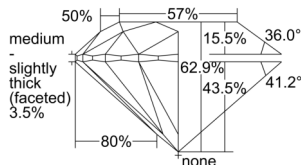

GIA®

FACSIMILE

GIA REPORT 1503734918

Verify this report at GIA.edu

GIA NATURAL DIAMOND DOSSIER®

October 25, 2024
GIA Report Number 1503734918
Shape and Cutting Style ..... Round Brilliant
Measurements ..... 5.91 - 5.96 x 3.73 mm

GRADING RESULTS

Carat Weight ..... 0.81 carat
Color Grade ..... D
Clarity Grade S11
Cut Grade ..... Excellent

ADDITIONAL GRADING INFORMATION

Polish ..... Excellent
Symmetry ..... Excellent
Fluorescence ..... Medium Blue
Clarity Characteristics ..... Crystal
Inscription(s): GIA 1503734918

PROPORTIONS

Profile to actual proportions

GRADING SCALES

GIA COLOR SCALE	GIA CLARITY SCALE	GIA CUT SCALE	
D	FLAWLESS	EXCELLENT	
E	INTERNALLY FLAWLESS		
F		VVS₁	VERY GOOD
G	VVS₂		
H	VS₁	GOOD	
I	VS₂		
J	S1₁	FAIR	
K	S1₂		
L	I₁	POOR	
M	I₂		
N	I₃		
O			
P			
Q			
R			
S			
T			
U			
V			
W			
X			
Y			
Z