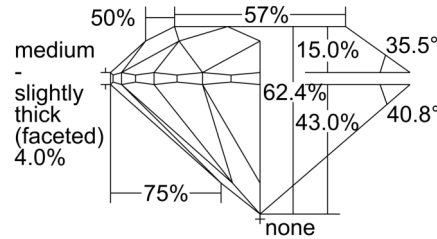

GIA NATURAL DIAMOND GRADING REPORT

September 23, 2024  
 GIA Report Number ..... 1503464860  
 Shape and Cutting Style ..... Round Brilliant  
 Measurements ..... 6.13 - 6.16 x 3.83 mm

GRADING RESULTS

Carat Weight ..... 0.90 carat  
 Color Grade ..... I  
 Clarity Grade ..... SI1  
 Cut Grade ..... Excellent

PROPORTIONS

Profile to actual proportions

CLARITY CHARACTERISTICS

KEY TO SYMBOLS\*

- Crystal
- ~ Feather
- \\ Needle

\* Red symbols denote internal characteristics (inclusions). Green or black symbols denote external characteristics (blemishes). Diagram is an approximate representation of the diamond, and symbols shown indicate type, position, and approximate size of clarity characteristics. All clarity characteristics may not be shown. Details of finish are not shown.