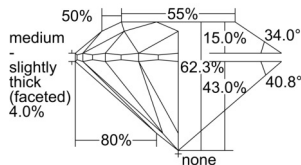

GIA®

FACSIMILE

GIA REPORT 1503172041

Verify this report at GIA.edu

GIA NATURAL DIAMOND DOSSIER®

August 26, 2024
GIA Report Number 1503172041
Shape and Cutting Style ..... Round Brilliant
Measurements ..... 5.19 - 5.21 x 3.24 mm

GRADING RESULTS

Carat Weight ..... 0.54 carat
Color Grade ..... F
Clarity Grade S11
Cut Grade ..... Excellent

ADDITIONAL GRADING INFORMATION

Polish ..... Excellent
Symmetry ..... Excellent
Fluorescence ..... None
Clarity Characteristics ..... Feather, Cloud, Crystal
Inscription(s): GIA 1503172041

PROPORTIONS

Profile to actual proportions

GRADING SCALES

GIA COLOR SCALE	GIA CLARITY SCALE	GIA CUT SCALE	
D	FLAWLESS	EXCELLENT	
E	INTERNALLY FLAWLESS		
F		VVS₁	VERY GOOD
G	VVS₂		
H	VS₁	GOOD	
I	VS₂		
J	S1₁	FAIR	
K	S1₂		
L	I₁	POOR	
M	I₂		
N	I₃		
O			
P			
Q			
R			
S			
T			
U			
V			
W			
X			
Y			
Z