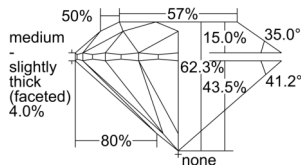

GIA®

FACSIMILE

GIA REPORT 1503080904

Verify this report at GIA.edu

GIA NATURAL DIAMOND DOSSIER®

July 31, 2024
GIA Report Number 1503080904
Shape and Cutting Style ..... Round Brilliant
Measurements ..... 5.44 - 5.46 x 3.40 mm

GRADING RESULTS

Carat Weight ..... 0.62 carat
Color Grade ..... E
Clarity Grade VVS2
Cut Grade ..... Excellent

ADDITIONAL GRADING INFORMATION

Polish ..... Excellent
Symmetry ..... Excellent
Fluorescence ..... Medium Blue
Clarity Characteristics ..... Pinpoint
Inscription(s): GIA 1503080904

PROPORTIONS

Profile to actual proportions