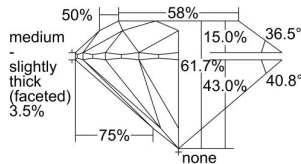

GIA®

FACSIMILE

GIA REPORT

1499861958

Verify this report at GIA.edu

GIA NATURAL DIAMOND DOSSIER®

July 15, 2024
GIA Report Number 1499861958
Shape and Cutting Style ..... Round Brilliant
Measurements ..... 4.56 - 4.58 x 2.82 mm

GRADING RESULTS

Carat Weight ..... 0.36 carat
Color Grade ..... D
Clarity Grade S11
Cut Grade ..... Excellent

ADDITIONAL GRADING INFORMATION

Polish ..... Very Good
Symmetry ..... Excellent
Fluorescence ..... Medium Blue
Clarity Characteristics ..... Crystal, Cloud
Inscription(s): GIA 1499861958

PROPORTIONS

Profile to actual proportions

GRADING SCALES

GIA COLOR SCALE	GIA CLARITY SCALE	GIA CUT SCALE
COLOURLESS	FLAWLESS	EXCELLENT
D	INTERNALLY FLAWLESS	
E	VVS₁	VERY GOOD
F		
G	VS₁	GOOD
H		
I	SI₁	FAIR
J		
K	I₁	POOR
L		
M	I₂	
N		
O	I₃	
P		
Q		
R		
S		
T		
U		
V		
W		
X		
Y		
Z