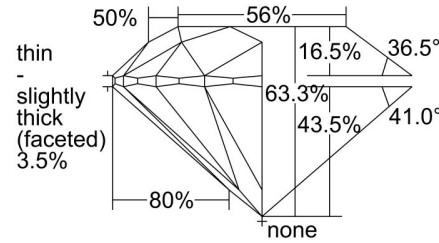

**GIA NATURAL DIAMOND GRADING REPORT**

 May 22, 2024  
 GIA Report Number ..... 1499354064  
 Shape and Cutting Style ..... Round Brilliant  
 Measurements ..... 6.71 - 6.77 x 4.27 mm

**GRADING RESULTS**

 Carat Weight ..... 1.20 carat  
 Color Grade ..... F  
 Clarity Grade ..... VS2  
 Cut Grade ..... Excellent

**ADDITIONAL GRADING INFORMATION**

 Polish ..... Excellent  
 Symmetry ..... Excellent  
 Fluorescence ..... Faint  
 Inscription(s): GIA 1499354064

**Comments:** Additional clouds are not shown. Pinpoints are not shown.

**PROPORTIONS**

Profile to actual proportions

**CLARITY CHARACTERISTICS**

**KEY TO SYMBOLS\***

-  Cloud
-  Crystal
-  Feather
-  Needle

\* Red symbols denote internal characteristics (inclusions). Green or black symbols denote external characteristics (blemishes). Diagram is an approximate representation of the diamond, and symbols shown indicate type, position, and approximate size of clarity characteristics. All clarity characteristics may not be shown. Details of finish are not shown.