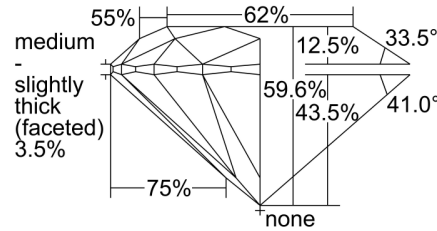

GIA NATURAL DIAMOND GRADING REPORT

April 29, 2024
GIA Report Number 1499200831
Shape and Cutting Style ..... Round Brilliant
Measurements ..... 8.79 - 8.84 x 5.26 mm

GRADING RESULTS

Carat Weight ..... 2.50 carat
Color Grade ..... F
Clarity Grade VVS1
Cut Grade ..... Excellent

ADDITIONAL GRADING INFORMATION

Polish ..... Excellent
Symmetry ..... Excellent
Fluorescence ..... Medium Blue
Inscription(s): GIA 1499200831
Comments: Surface graining is not shown.

PROPORTIONS

Profile to actual proportions