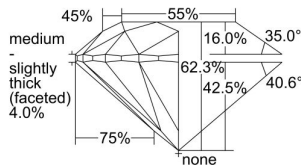

GIA®

FACSIMILE

GIA REPORT 1499128641

Verify this report at GIA.edu

GIA NATURAL DIAMOND DOSSIER®

April 19, 2024
GIA Report Number 1499128641
Shape and Cutting Style ..... Round Brilliant
Measurements ..... 6.14 - 6.18 x 3.83 mm

GRADING RESULTS

Carat Weight ..... 0.90 carat
Color Grade ..... E
Clarity Grade S11
Cut Grade ..... Excellent

ADDITIONAL GRADING INFORMATION

Polish ..... Very Good
Symmetry ..... Very Good
Fluorescence ..... Faint
Clarity Characteristics ..... Crystal, Cloud
Inscription(s): GIA 1499128641

PROPORTIONS

Profile to actual proportions