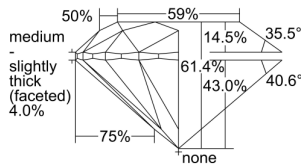

GIA®

FACSIMILE

GIA REPORT 1498875472

Verify this report at GIA.edu

GIA NATURAL DIAMOND DOSSIER®

July 09, 2024
GIA Report Number **1498875472**
Shape and Cutting Style ..... **Round Brilliant**
Measurements ..... **4.44 - 4.47 x 2.74 mm**

GRADING RESULTS

Carat Weight ..... **0.34 carat**
Color Grade ..... **H**
Clarity Grade **VS1**
Cut Grade ..... **Excellent**

ADDITIONAL GRADING INFORMATION

Polish ..... **Excellent**
Symmetry ..... **Excellent**
Fluorescence ..... **Faint**
Clarity Characteristics..... **Cloud, Crystal, Feather, Pinpoint**
Inscription(s): **GIA 1498875472**

PROPORTIONS

Profile to actual proportions

GRADING SCALES

GIA COLOR SCALE	GIA CLARITY SCALE	GIA CUT SCALE
COLOURLESS D	FLAWLESS	EXCELLENT
E	INTERNALLY FLAWLESS	
F	VVS₁	VERY GOOD
G		
H	VVS₂	GOOD
I	VS₁	
J	VS₂	FAIR
K	SI₁	
L	SI₂	POOR
M	I₁	
N	I₂	
O	I₃	
P		
Q		
R		
S		
T		
U		
V		
W		
X		
Y		
Z