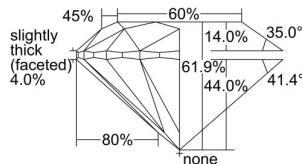

GIA®

FACSIMILE

GIA REPORT 1498797262

Verify this report at GIA.edu

GIA NATURAL DIAMOND DOSSIER®

July 03, 2024
GIA Report Number **1498797262**
Shape and Cutting Style ..... **Round Brilliant**
Measurements ..... **5.12 - 5.13 x 3.17 mm**

GRADING RESULTS

Carat Weight ..... **0.52 carat**
Color Grade ..... **E**
Clarity Grade **S12**
Cut Grade ..... **Excellent**

ADDITIONAL GRADING INFORMATION

Polish ..... **Excellent**
Symmetry ..... **Excellent**
Fluorescence ..... **None**
Clarity Characteristics..... **Cloud, Crystal, Feather**
Inscription(s): **GIA 1498797262**

PROPORTIONS

Profile to actual proportions