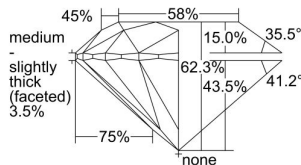

GIA®

FACSIMILE

GIA REPORT 1498575688

Verify this report at GIA.edu

GIA NATURAL DIAMOND DOSSIER®

June 05, 2024
GIA Report Number 1498575688
Shape and Cutting Style ..... Round Brilliant
Measurements ..... 5.65 - 5.68 x 3.53 mm

GRADING RESULTS

Carat Weight ..... 0.70 carat
Color Grade ..... G
Clarity Grade S11
Cut Grade ..... Excellent

ADDITIONAL GRADING INFORMATION

Polish ..... Excellent
Symmetry ..... Excellent
Fluorescence ..... None
Clarity Characteristics ..... Cloud, Crystal
Inscription(s): GIA 1498575688

PROPORTIONS

Profile to actual proportions

GRADING SCALES

GIA COLOR SCALE	GIA CLARITY SCALE	GIA CUT SCALE	
D	FLAWLESS	EXCELLENT	
E	INTERNALLY FLAWLESS		
F		VVS₁	VERY GOOD
G	VVS₂		
H	VS₁	GOOD	
I	VS₂		
J	S1₁	FAIR	
K	S1₂		
L	I₁	POOR	
M	I₂		
N	I₃		
O			
P			
Q			
R			
S			
T			
U			
V			
W			
X			
Y			
Z