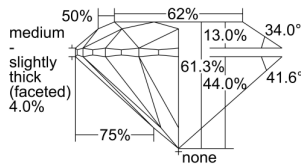

GIA®

FACSIMILE

GIA REPORT

1498558838

Verify this report at GIA.edu

GIA NATURAL DIAMOND DOSSIER®

June 05, 2024
GIA Report Number **1498558838**
Shape and Cutting Style ..... **Round Brilliant**
Measurements ..... **5.68 - 5.70 x 3.49 mm**

GRADING RESULTS

Carat Weight ..... **0.70 carat**
Color Grade ..... **G**
Clarity Grade **S11**
Cut Grade ..... **Excellent**

ADDITIONAL GRADING INFORMATION

Polish ..... **Excellent**
Symmetry ..... **Excellent**
Fluorescence ..... **None**
Clarity Characteristics..... **Crystal, Cloud, Feather**
Inscription(s): **GIA 1498558838**

PROPORTIONS

Profile to actual proportions

GRADING SCALES

GIA COLOR SCALE

COLORLESS	D
	E
	F
	G
	H
	I
	J
NEAR COLORLESS	K
	L
Faint	M
	N
	O
	P
	R
	S
	T
	U
	V
	W
	X
	Y
Light	Z

GIA CLARITY SCALE

FLAWLESS	VERY VERY SLIGHTLY INCLUDED	VVS₁	VVS₂	VS₁	VS₂	S1₁	S1₂	I₁	I₂	I₃	
											INTERNAL FLAWLESS

GIA CUT SCALE

EXCELLENT
VERY GOOD
GOOD
FAIR
POOR