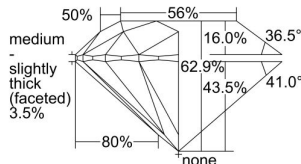

GIA®

FACSIMILE

GIA REPORT 1498537155

Verify this report at GIA.edu

GIA NATURAL DIAMOND DOSSIER®

June 03, 2024
GIA Report Number 1498537155
Shape and Cutting Style ..... Round Brilliant
Measurements ..... 4.84 - 4.87 x 3.05 mm

GRADING RESULTS

Carat Weight ..... 0.44 carat
Color Grade ..... E
Clarity Grade VS2
Cut Grade ..... Excellent

ADDITIONAL GRADING INFORMATION

Polish ..... Excellent
Symmetry ..... Excellent
Fluorescence ..... Medium Blue
Clarity Characteristics ..... Cloud
Inscription(s): GIA 1498537155

PROPORTIONS

Profile to actual proportions

GRADING SCALES

GIA COLOR SCALE	GIA CLARITY SCALE	GIA CUT SCALE
D	FLAWLESS	EXCELLENT
E	FLAWLESS	
F	INTERNALLY FLAWLESS	VERY GOOD
G	FLAWLESS	
H	VVS₁	GOOD
I	VVS₂	
J	VS₁	FAIR
K	VS₂	
L	SI₁	POOR
M	SI₂	
N	I₁	
O	I₂	
P	I₃	
Q		
R		
S		
T		
U		
V		
W		
X		
Y		
Z