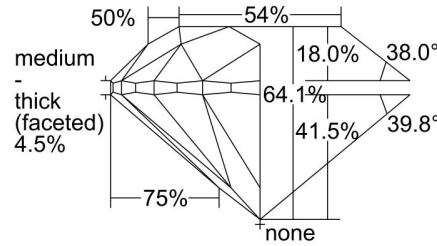

GIA NATURAL DIAMOND GRADING REPORT

 April 19, 2024
 GIA Report Number 1498124834
 Shape and Cutting Style Round Brilliant
 Measurements 6.23 - 6.25 x 4.00 mm

GRADING RESULTS

 Carat Weight 1.00 carat
 Color Grade F
 Clarity Grade VVS1
 Cut Grade Very Good

ADDITIONAL GRADING INFORMATION

 Polish Excellent
 Symmetry Very Good
 Fluorescence None
 Inscription(s): GIA 1498124834

PROPORTIONS

Profile to actual proportions

CLARITY CHARACTERISTICS

KEY TO SYMBOLS*
 Feather

* Red symbols denote internal characteristics (inclusions). Green or black symbols denote external characteristics (blemishes). Diagram is an approximate representation of the diamond, and symbols shown indicate type, position, and approximate size of clarity characteristics. All clarity characteristics may not be shown. Details of finish are not shown.