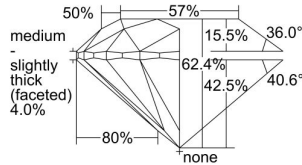

GIA®

FACSIMILE

GIA REPORT 1495571506

Verify this report at GIA.edu

GIA NATURAL DIAMOND DOSSIER®

June 05, 2024
GIA Report Number 1495571506
Shape and Cutting Style ..... Round Brilliant
Measurements ..... 5.64 - 5.67 x 3.53 mm

GRADING RESULTS

Carat Weight ..... 0.70 carat
Color Grade ..... D
Clarity Grade S11
Cut Grade ..... Excellent

ADDITIONAL GRADING INFORMATION

Polish ..... Excellent
Symmetry ..... Excellent
Fluorescence ..... Very Strong Blue
Clarity Characteristics ..... Crystal, Feather
Inscription(s): GIA 1495571506

PROPORTIONS

Profile to actual proportions