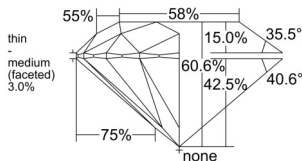

GIA®

FACSIMILE

GIA REPORT 1495282945

Verify this report at GIA.edu

GIA NATURAL DIAMOND DOSSIER®

May 07, 2025
GIA Report Number 1495282945
Shape and Cutting Style ..... Round Brilliant
Measurements ..... 5.48 - 5.49 x 3.32 mm

GRADING RESULTS

Carat Weight ..... 0.61 carat
Color Grade ..... E
Clarity Grade VVS2
Cut Grade ..... Excellent

ADDITIONAL GRADING INFORMATION

Polish ..... Excellent
Symmetry ..... Excellent
Fluorescence ..... Faint
Clarity Characteristics..... Cloud, Needle, Pinpoint
Inscription(s): GIA 1495282945

PROPORTIONS

Profile to actual proportions

GRADING SCALES

GIA COLOR SCALE	GIA CLARITY SCALE	GIA CUT SCALE	
D	FLAWLESS	EXCELLENT	
E	INTERNALLY FLAWLESS		
F		VVS₁	VERY GOOD
G	VVS₂		
H	VS₁	GOOD	
I	VS₂		
J	SI₁	FAIR	
K	SI₂		
L	I₁	POOR	
M			
N			
O	I₂		
P			
Q			
R	I₃		
S			
T			
U			
V			
W			
X			
Y			
Z