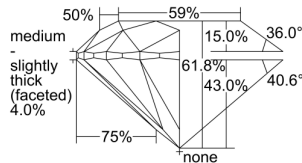

GIA®

FACSIMILE

GIA REPORT 1493975229

Verify this report at GIA.edu

GIA NATURAL DIAMOND DOSSIER®

July 19, 2024
GIA Report Number 1493975229
Shape and Cutting Style ..... Round Brilliant
Measurements ..... 5.95 - 5.97 x 3.69 mm

GRADING RESULTS

Carat Weight ..... 0.82 carat
Color Grade ..... G
Clarity Grade VS1
Cut Grade ..... Excellent

ADDITIONAL GRADING INFORMATION

Polish ..... Excellent
Symmetry ..... Excellent
Fluorescence ..... None
Clarity Characteristics ..... Crystal, Cloud
Inscription(s): GIA 1493975229

PROPORTIONS

Profile to actual proportions

GRADING SCALES

GIA COLOR SCALE	GIA CLARITY SCALE	GIA CUT SCALE	
D	FLAWLESS	EXCELLENT	
E	INTERNALLY FLAWLESS		
F		VVS₁	VERY GOOD
G	VVS₂		
H	VS₁	GOOD	
I	VS₂		
J	SI₁	FAIR	
K	SI₂		
L	I₁	POOR	
M	I₂		
N	I₃		
O			
P			
Q			
R			
S			
T			
U			
V			
W			
X			
Y			
Z