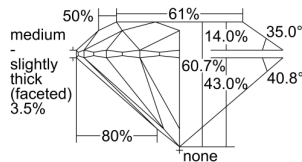

GIA®

FACSIMILE

GIA REPORT 1493472823

Verify this report at GIA.edu

GIA NATURAL DIAMOND DOSSIER®

May 28, 2024
GIA Report Number 1493472823
Shape and Cutting Style ..... Round Brilliant
Measurements ..... 4.45 - 4.48 x 2.71 mm

GRADING RESULTS

Carat Weight ..... 0.33 carat
Color Grade ..... H
Clarity Grade VS1
Cut Grade ..... Excellent

ADDITIONAL GRADING INFORMATION

Polish ..... Excellent
Symmetry ..... Excellent
Fluorescence ..... Faint
Clarity Characteristics ..... Crystal
Inscription(s): GIA 1493472823

PROPORTIONS

Profile to actual proportions

GRADING SCALES

GIA COLOR SCALE	GIA CLARITY SCALE	GIA CUT SCALE	
D	FLAWLESS	EXCELLENT	
E	INTERNALLY FLAWLESS		
F		VVS₁	VERY GOOD
G	VVS₂		
H	VS₁	GOOD	
I	VS₂		
J	SI₁	FAIR	
K	SI₂		
L	I₁	POOR	
M	I₂		
N	I₃		
O			
P			
Q			
R			
S			
T			
U			
V			
W			
X			
Y			
Z