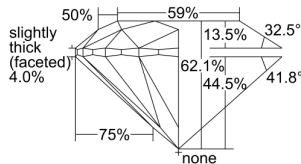

GIA®

FACSIMILE

GIA REPORT 1493390995

Verify this report at GIA.edu

GIA NATURAL DIAMOND DOSSIER®

May 16, 2024
GIA Report Number 1493390995
Shape and Cutting Style ..... Round Brilliant
Measurements ..... 5.69 - 5.70 x 3.54 mm

GRADING RESULTS

Carat Weight ..... 0.70 carat
Color Grade ..... H
Clarity Grade S11
Cut Grade ..... Excellent

ADDITIONAL GRADING INFORMATION

Polish ..... Excellent
Symmetry ..... Excellent
Fluorescence ..... None
Clarity Characteristics..... Crystal, Cloud, Feather
Inscription(s): GIA 1493390995

PROPORTIONS

Profile to actual proportions