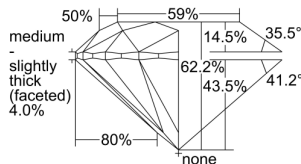

GIA®

FACSIMILE

GIA REPORT 1493377604

Verify this report at GIA.edu

GIA NATURAL DIAMOND DOSSIER®

May 17, 2024
GIA Report Number 1493377604
Shape and Cutting Style ..... Round Brilliant
Measurements ..... 4.32 - 4.34 x 2.69 mm

GRADING RESULTS

Carat Weight ..... 0.31 carat
Color Grade ..... G
Clarity Grade S11
Cut Grade ..... Excellent

ADDITIONAL GRADING INFORMATION

Polish ..... Excellent
Symmetry ..... Excellent
Fluorescence ..... None
Clarity Characteristics ..... Crystal, Cloud
Inscription(s): GIA 1493377604

PROPORTIONS

Profile to actual proportions

GRADING SCALES

GIA COLOR SCALE	GIA CLARITY SCALE	GIA CUT SCALE	
D	FLAWLESS	EXCELLENT	
E	INTERNALLY FLAWLESS		
F		VVS₁	VERY GOOD
G	VVS₂		
H	VS₁	GOOD	
I	VS₂		
J	S1₁	FAIR	
K	S1₂		
L	I₁	POOR	
M	I₂		
N	I₃		
O			
P			
Q			
R			
S			
T			
U			
V			
W			
X			
Y			
Z