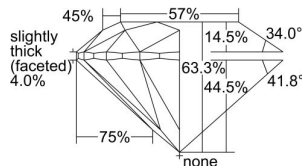

GIA®

FACSIMILE

GIA REPORT 1489867744

Verify this report at GIA.edu

GIA NATURAL DIAMOND DOSSIER®

March 26, 2024
GIA Report Number 1489867744
Shape and Cutting Style ..... Round Brilliant
Measurements ..... 5.34 - 5.39 x 3.40 mm

GRADING RESULTS

Carat Weight ..... 0.60 carat
Color Grade L
Clarity Grade VS1
Cut Grade ..... Excellent

ADDITIONAL GRADING INFORMATION

Polish ..... Excellent
Symmetry ..... Excellent
Fluorescence ..... Medium Blue
Clarity Characteristics ..... Cloud, Pinpoint
Inscription(s): GIA 1489867744

PROPORTIONS

Profile to actual proportions

GRADING SCALES

GIA
COLOR
SCALE

COLORESS	D
	E
	F
	G
	H
NEAR COLORESS	I
	J
	K
	L
FANT	M
	N
	O
	P
	R
	S
	T
	U
	V
	W
	X
	Y
LIGHT	Z

GIA
CLARITY
SCALE

	FLAWLESS
	INTERNALLY FLAWLESS
VERY VERY SLIGHTLY INCLUDED	VVS₁
	VVS₂
VERY SLIGHTLY INCLUDED	VS₁
	VS₂
SLIGHTLY INCLUDED	SI₁
	SI₂
	I₁
	I₂
INCLUDED	I₃

GIA
CUT
SCALE

	EXCELLENT
	VERY GOOD
	GOOD
	FAIR
	POOR