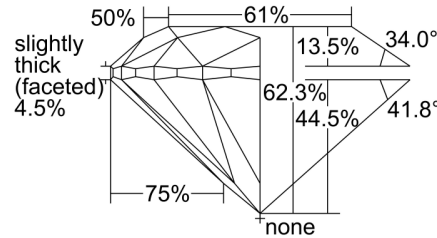

GIA NATURAL DIAMOND GRADING REPORT

January 03, 2024
GIA Report Number 1489204600
Shape and Cutting Style ..... Round Brilliant
Measurements ..... 6.35 - 6.39 x 3.97 mm

GRADING RESULTS

Carat Weight ..... 1.00 carat
Color Grade ..... G
Clarity Grade VVS1
Cut Grade ..... Excellent

ADDITIONAL GRADING INFORMATION

Polish ..... Excellent
Symmetry ..... Excellent
Fluorescence ..... Faint
Inscription(s): GIA 1489204600

PROPORTIONS

Profile to actual proportions